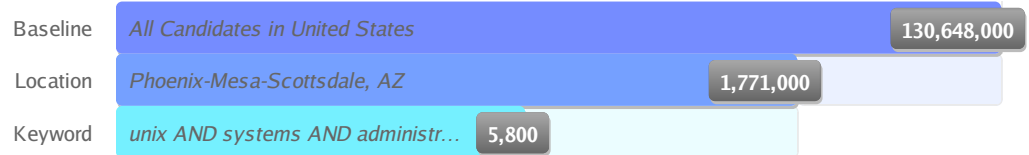

Little Rock-North Little Rock, AR (1,133 mi.)	$60,300 - $73,700	
Jackson, MS (1,269 mi.)	$61,200 - $74,800	
Riverside-San Bernardino-Ontario, CA (308 mi.)	$64,800 - $79,200	
Fayetteville-Springdale-Rogers, AR (1,031 mi.)	$56,700 - $69,300	
Phoenix-Mesa-Scottsdale, AZ	$72,000 - $88,000	

[View more national locations...](#)

Candidate Supply Find out how many potential candidates might fit your requirements. [?]

* All numbers are estimates based on WANTED and third party data.

Estimated potential candidates who might fit your requirements: 5,800

Direct Employers Hiring Direct employers competing for candidates that match your requirements. [?]

49 direct employers found

- **Coventry Health Care, Inc.**
  14 ads
- **CVS Caremark**
  5 ads
- **Expedia**
  5 ads
- **Maxim Integrated Products**
  4 ads
- **PRODUCTIVE DATA SOLUTIONS**
  4 ads
- **Salt River Project**
  3 ads
- **Goodwill of Central Arizona**
  3 ads
- **OnPoint Consulting, Inc.**
  2 ads
- **Early Warning Services**
  2 ads
- **Intraedge**
  2 ads
- **American Cybersystems, Inc**
  2 ads
- **Finezi**
  2 ads
- **OneNeck IT Services**
  2 ads
- **Maricopa Community Colleges**
  2 ads
- **Pyramid Consulting, Inc.**
  2 ads

[View more activity...](#)